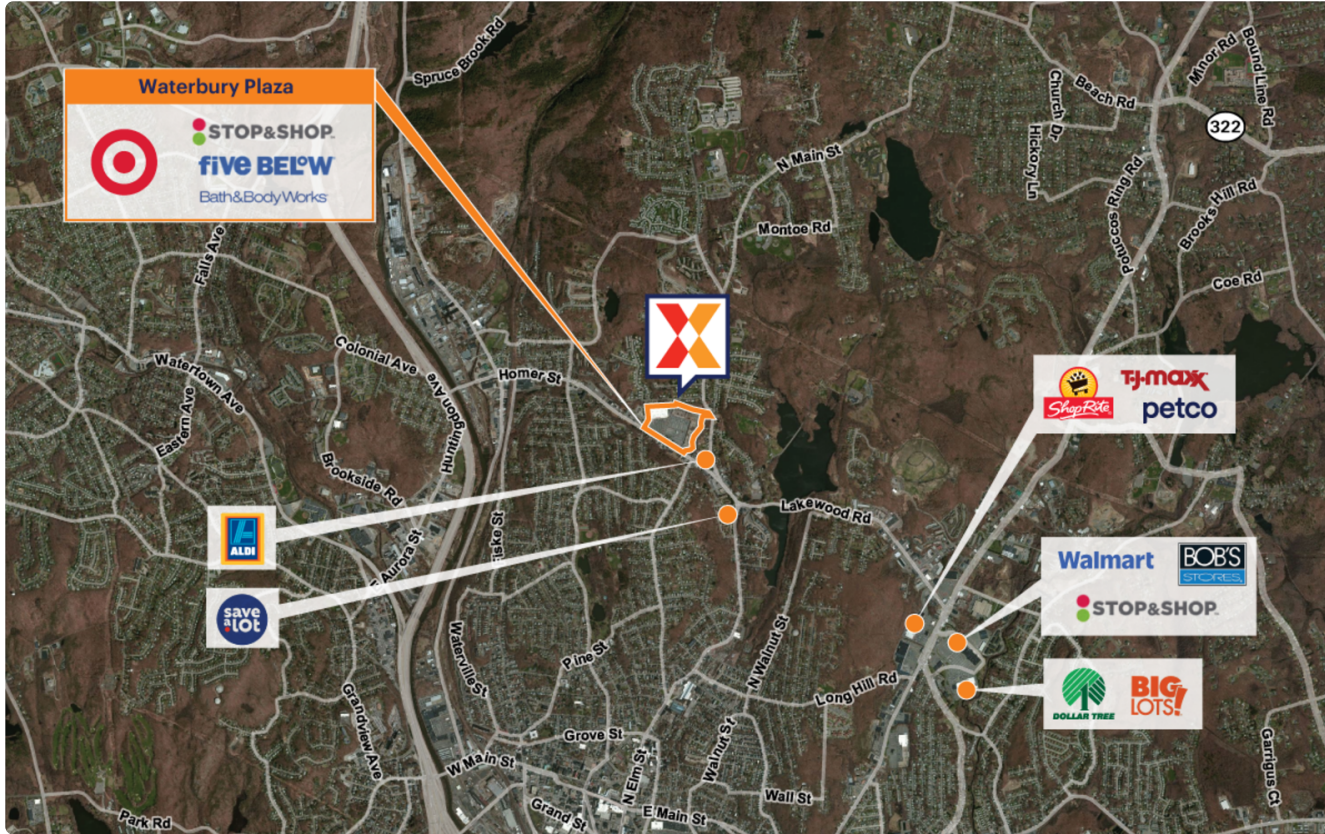

Waterbury Plaza

152-184 Chase Avenue | Waterbury, CT 06704

41.5821, -73.0321

Naugatuck Valley Region New Haven, CT 306,484 Sq Ft

Demographics	1 Mile	3 Miles	5 Miles
Population	11,883	93,593	155,387
Daytime Pop.	8,801	87,544	144,540
Households	4,496	35,993	60,688
Income	\$77,804	\$79,160	\$92,852

Source: Synergos Technologies, Inc. 2024

Strong lineup of national retailers including Target, Stop & Shop (with gas station), Anytime Fitness, Five Below, Wingstop and Bath & Body Works, drawing an estimated 4.4M visits/year (Placer.ai 2025)

Ranked as the #1 most visited neighborhood shopping center in Connecticut (Placer.ai 2025)

Surrounded by a dense population of 93,500+ within a 3-mile radius

Highly visibility from 26,000 vehicles daily on Homer Street (Kalibrate 2020)

Current Tenants Space size listed in square feet

01	DTLR	9,299
01A	Five Below	9,652
03	Dollar Tree	10,270
04	Super Stop & Shop	66,062
06	J&P Liquor & Wine Depot	3,750
07	H&R Block	1,710
09	Tek Nails & Spa	1,539
10	Rainbow Shops	5,424
11	Anytime Fitness	7,500
14	Sally Beauty Supply	2,000
14A	Wingstop	2,000
16	Unknown Tenant	1,582
17	Carter's + OshKosh B'gosh	4,242
17A	Bath & Body Works	4,058
18	MadRag	5,000
19	Wishing Well Laundromat	3,000
20	Crunch & Flame	1,500
21	GoHealth Urgent Care	3,823
22	Taco Bell	2,000
26	Subway	1,200
27	PhoneZone	1,050
28	Tobacco City	945
PAD	Super Stop & Shop	200
NAP01	Target	124,237
NAP02	Wells Fargo	0
NAP03	McDonald's	4,310